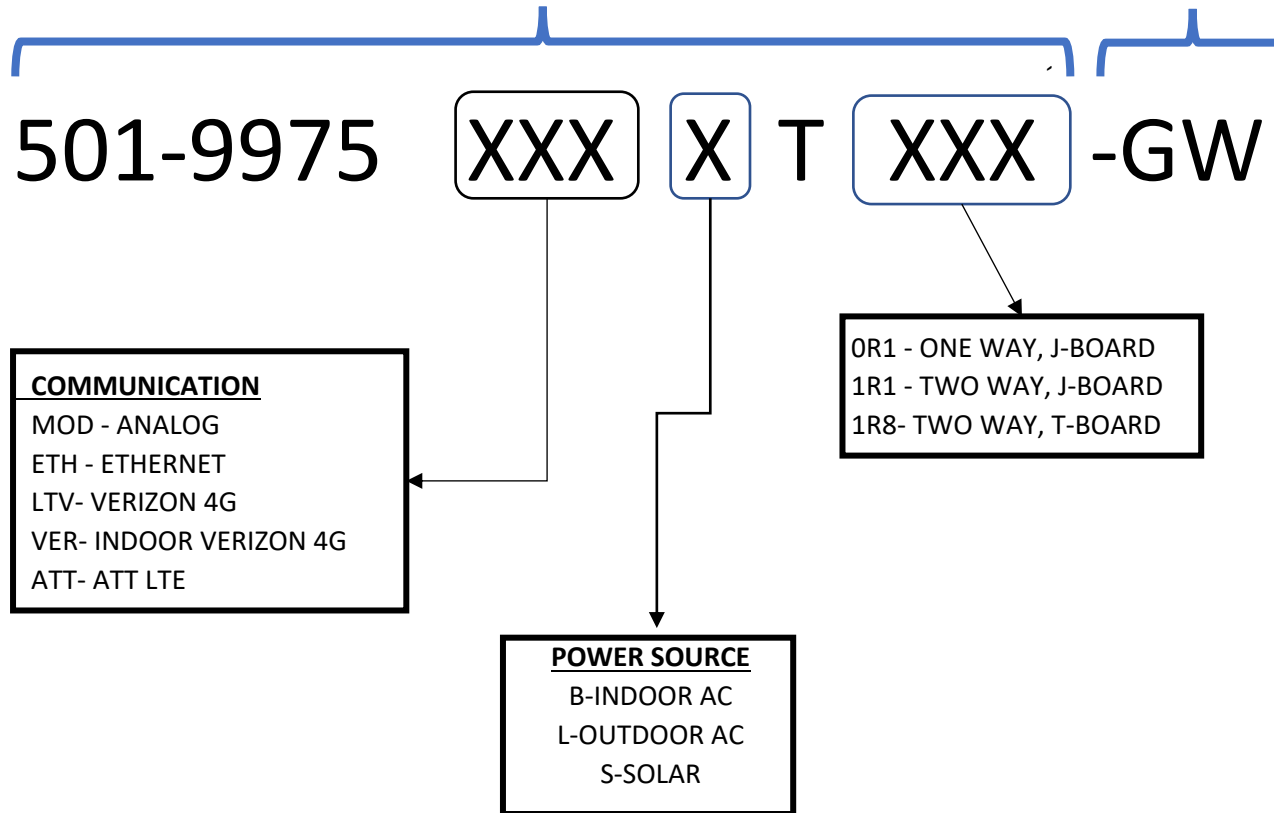

UNDERSTANDING A DCUII PART NUMBER

STANDARD PART NUMBER NOMENCLATURE
FOR ALL DCUII

SUFFIX APPLIES TO
T-BOARD MODELS ONLY

EXAMPLE: 501-9975VERBT0R1 IS AN INDOOR, VERIZON 4G, ONE WAY DCUII